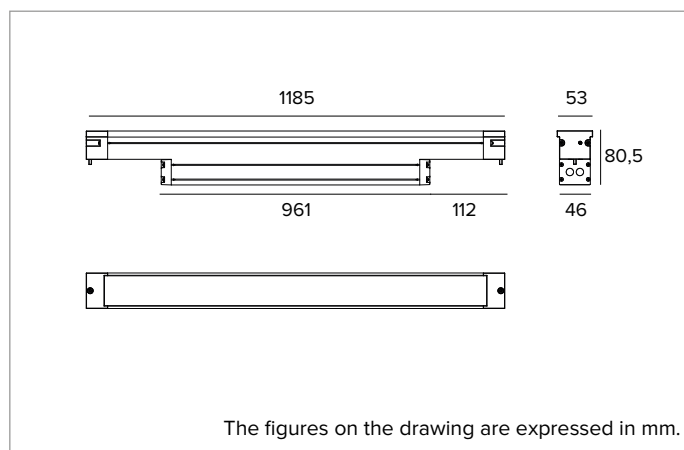

The figures on the drawing are expressed in mm.

SOURCE

High Power High Efficiency Ra80 linear LED board. Ra90 on request.

Energy efficiency class: E

Nominal power: 46W

Nominal flux: 6216lm

Colour rendering index: 80

Rf: 85

Rg: 93.8

CCT nominal: 3000K

Lifetime (L80/B10): >50000h tq +25°C

ILLUMINOTECHNICAL CHARACTERISTICS

Acrylic lenses with an integrated holographic filter.

Optic: LENS

Beam angles: SP

Optical efficiency: 83%

Fixture flux: 5151lm

Luminous efficacy: 101lm/W

Photobiological safety: Compliant with RG1 low risk group

MECHANICAL CHARACTERISTICS

Extruded anodised aluminium 15μ body. Extra clear 5mm thick glass flat screen.

Colour and finish: Aluminium

Dimensions: L=1185mm

Weight: 4.5Kg

Version: INTEGRATED DRIVER

Degree of protection: IP66,IP67,IP68,IP69

Mechanical Resistance: IK08

ELECTRICAL CHARACTERISTICS

Integrated driver version. Complete with electronic ON-OFF power supply. Pre-cabled with a 1 metre 3x1mm² H07RN-F cable. Luminaire compliant with EN 60598-2-22 for power supply from a centralised emergency system CPSS (Central Power Supply System), not incorporated in the luminaire - high risk areas excluded. The default power and flux are 100% in AC and 100% in DC.

Fixture Power: 51W

Power supply: 220-240Vac 50/60Hz

Insulation Class: CLASS 1

Type of driver / Control: ON-OFF

Driver included: YES

Class F: YES

SAFE FLICKER: PstLM=<1 and SVM=<0.4 (IEC TR 61547-1 and IEC TR 63158), to ensure a more comfortable and safe light

Ambient temperature: -25°C / +35°C

INSTALLATION

To be completed with an anodised aluminium outer casing suitable for in-line installation and external looping.

NOTES

Uses the "Waterblock Smart" technical solution that involves resin coating the connection cables, limiting the risk of humidity reaching the driver or the fixture. 110-277Vac version available on request. IP68: the projector is not suitable for permanent underwater installation but can withstand temporary accidental immersion to a depth of 2 metres (max.24h). IP69: IEC/EN 60529 standard compliant.

WARRANTY

5 years.

WARNING

Luminaire designed for disposal/recycling at end-of-life. Replaceable (LED only) light source by a professional. Replaceable control gear by a professional.

Due to the technological evolution of the electronic components, the data provided may be updated, and as such, confirmation must be requested during the order process.

Luminous flux and power supply have +/-10% tolerances with respect to the indicated value. tq +25°C (CIE 121).

We reserve the right to make technical changes.

Targetti Sankey S.r.l.
Via Pratese, 164
50145 Firenze - Italy
Tel: +39 055 37911
targetti.com
targetti@targetti.com

CCIAA Firenze
Share Capital:
€ 500.000,00
VAT N. (IT):
01537660480
R.E.A: FI-275656

TARGETTI